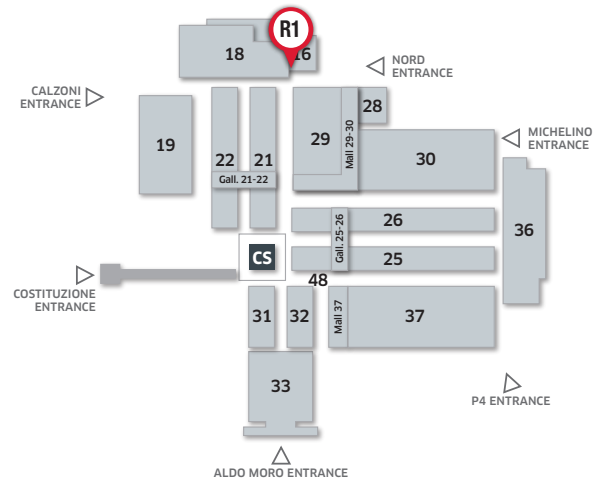

CERSAIE
Bologna - Italy

Advertising Spaces

POSITIONS

INSIDE THE EXHIBITION CENTRE

cod. **102013203**

TYPE

R1

23-27 / 09 / 2024

ADVERTISING POSITIONS MAP

Single-side banner made of openwork sheet hung on the outer side of Hall 28, Nord Entrance side.

AVAILABLE POSITIONS: 5

Rate € 11.000,00

1 SINGLE-SIDE BANNER

Dimensions: **8 x 5,5 m** (width x height)
File format: **vector-graphics format** in high resolution
300 dpi